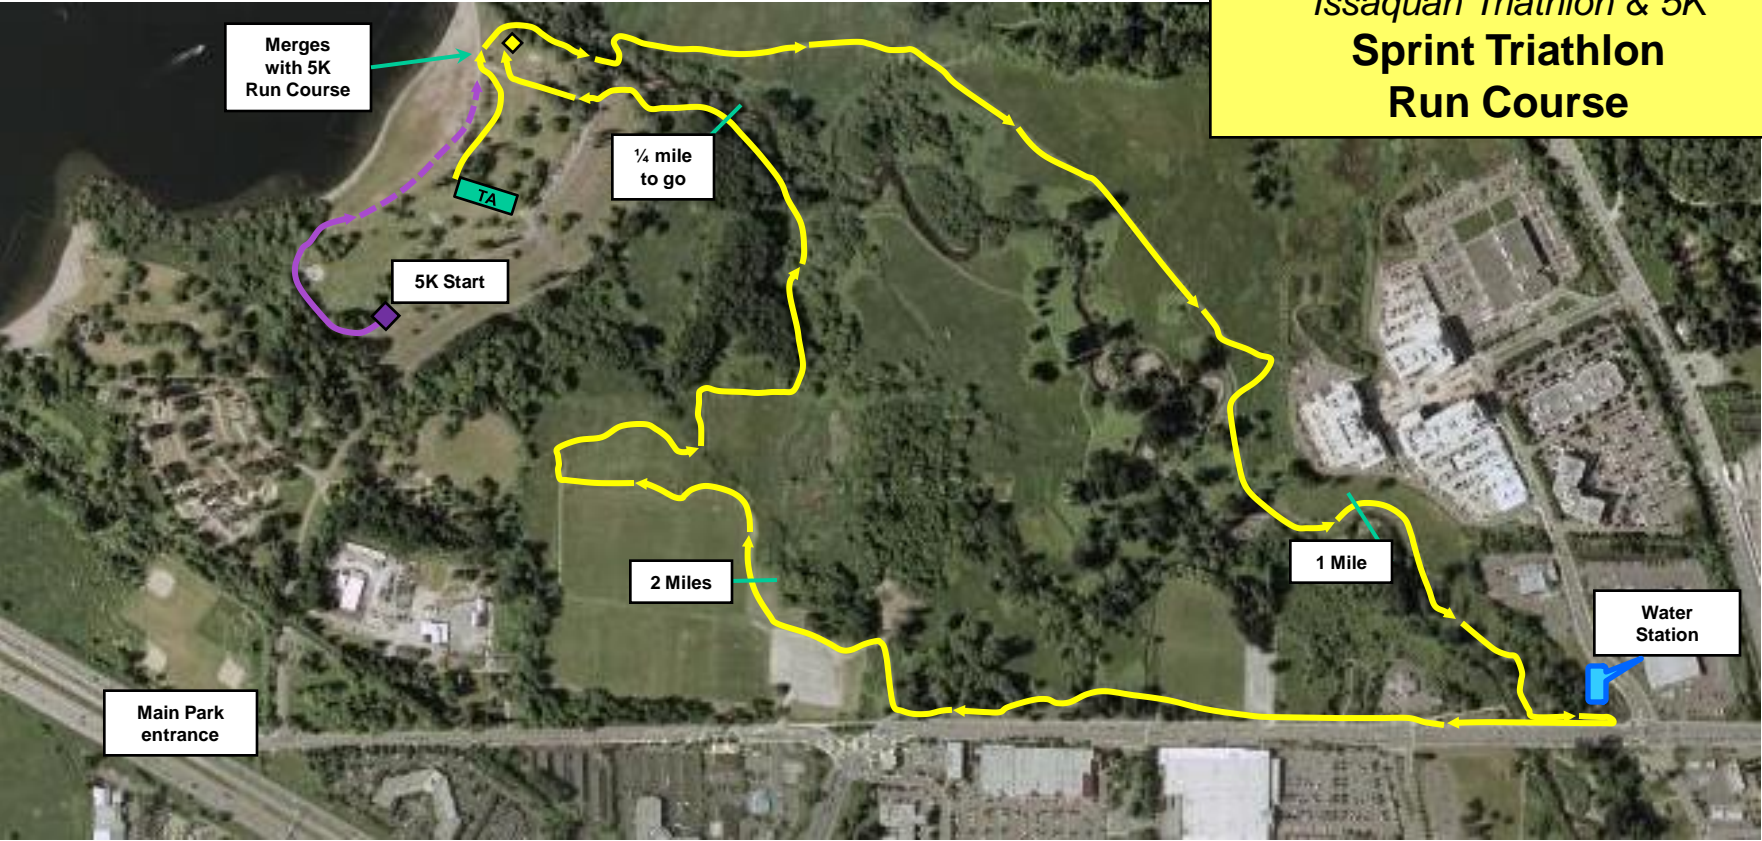

# Issaquah Triathlon & 5K Sprint Triathlon Run Course

- TA Sprint Triathlon Transition Area
- Run Course for sprint triathlon. Total distance of run course is 3 miles.
- 5K Run Start Line on asphalt in Sunset Beach parking area. Note: Runners from the 5K Run merge onto the sprint triathlon run course at about the 1/10 mile mark.
- Water Station
- Finish Line (shared by all races)