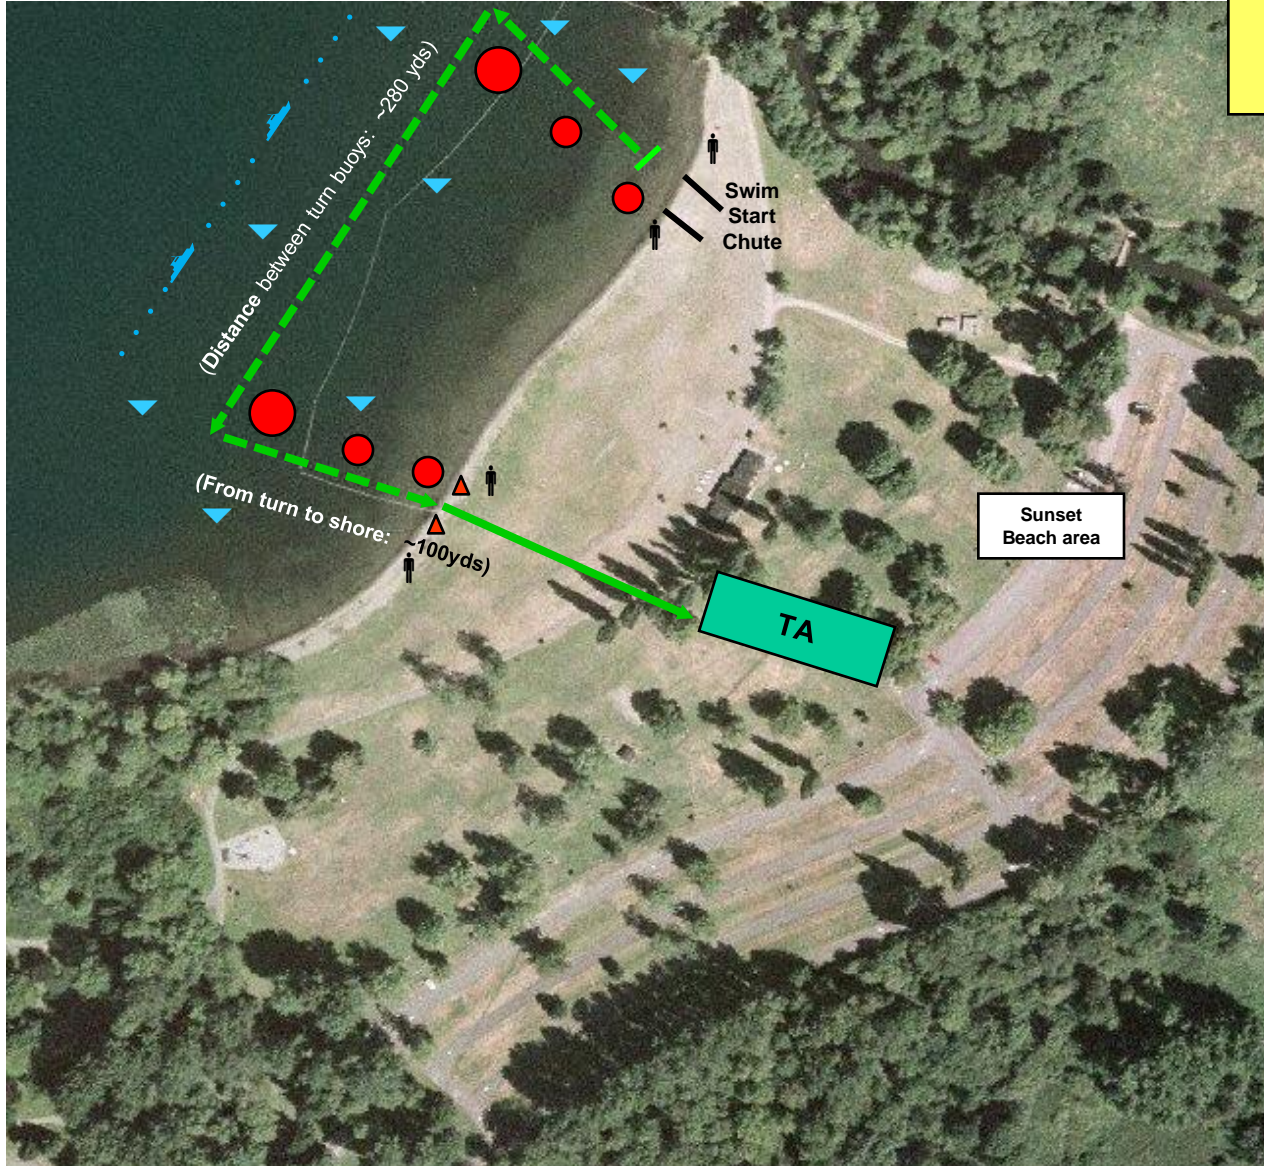

Issaquah Triathlon & 5K Sprint Triathlon Swim Course Map

- Note that the Park's regular swim lines are removed prior to event.
- Map not to scale.

- Swim course in water
- Route back to Transition Area
- Ski boats move across outer edge of course.
- 8 - water Course Marshals in kayaks move about course in zones.
- 4 - land Course Marshals positioned near shore move to swimmers as needed.
- Turn buoys & marker buoys
- Exit markers